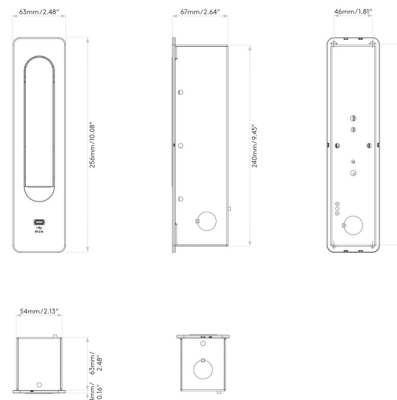

CLICK TO VIEW PRODUCT

Notes: