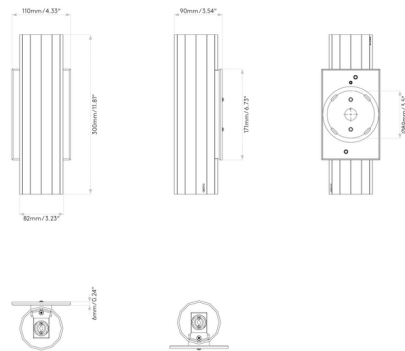

### Specifications

COLOR	N/A
BODY FINISH	Matte Gold
WATTAGE	12W
DIMMER	Standard 120V
DIMENSIONS	4.33"W x 11.81"H x 3.54"D
BULB NOT INCLUDED	2 x MR16/GU10/6W/120V LED
COUNTRY OF ORIGIN	China

### Technical Information

PRODUCT DIMENSIONS	Backplate: 4.3"W x 6.7"H
--------------------	--------------------------

Shown in matte gold

CLICK TO VIEW PRODUCT

Notes: