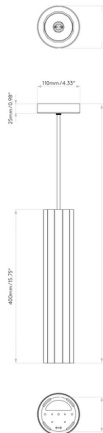

Lightology

lightology.com
866-954-4489
07-08-26

Project: _____

Company: _____

Location: _____ Fixture Type: _____

SPEC #: **AST1538695**

Approved On: _____ Approved By: _____

Hashira Pendant

By Astro Lighting

Description

The Hashira Wall Sconce draws inspiration from Neoclassical architecture with its faceted silhouette recalling the look of a stone column. With its slim, vertical shape, Hashira is perfect in a grouping over a countertop, bar, or kitchen island.

Specifications

COLOR	N/A
BODY FINISH	Matte Nickel
WATTAGE	6W
DIMMER	Standard 120V
DIMENSIONS	4.33"W x 15.75"H
BULB NOT INCLUDED	1 x MR16/GU10/6W/120V LED
COUNTRY OF ORIGIN	China

Shown in matte nickel

CLICK TO VIEW PRODUCT