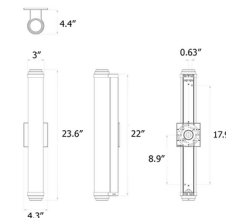

Specifications

COLOR White
BODY FINISH Matte Gold
WATTAGE 8.9W
DIMMER Low Voltage Electronic
DIMENSIONS 4.33"W x 15.75"H x 4.65"D
INTEGRATED LED MODULE 1 x LED/8.9W/120V LED
COUNTRY OF ORIGIN China

Technical Information

PRODUCT DIMENSIONS Backplate: 4.33"W x 4.33"H
COLOR RENDERING 90 CRI
LAMP COLOR 2700K
LUMENS/WATT 49.21
LUMINOUS FLUX 438 lumens

Shown in matte gold / white

CLICK TO VIEW PRODUCT

Notes: