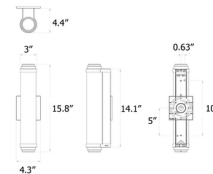

Specifications

COLOR White
BODY FINISH Matte Gold
WATTAGE 8.9W
DIMMER Low Voltage Electronic
DIMENSIONS 4.33"W x 15.75"H x 4.65"D
INTEGRATED LED MODULE 1 x LED/8.9W/120V LED
COUNTRY OF ORIGIN China

Technical Information

PRODUCT DIMENSIONS Backplate: 4.33"W x 4.33"H
COLOR RENDERING 90 CRI
LAMP COLOR 2700K
LUMENS/WATT 49.21
LUMINOUS FLUX 438 lumens

Shown in matte gold / white

CLICK TO VIEW PRODUCT

Notes: