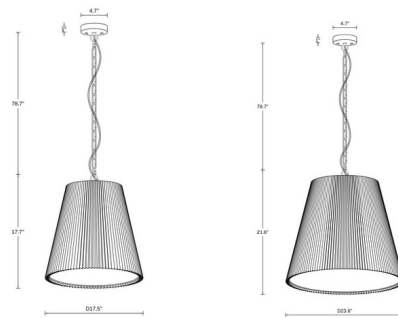

Specifications

COLOR White Linen
BODY FINISH Aged Brass / White Linen
WATTAGE 9W
DIMMER Standard 120V
DIMENSIONS 17.52"W x 17.72"H
BULB NOT INCLUDED 1 x A19/Medium (E26)/9W/120V LED
COUNTRY OF ORIGIN China

Technical Information

PRODUCT DIMENSIONS Chain Length: 78.74"

Shown in aged brass / white linen / white linen

CLICK TO VIEW PRODUCT

Notes: