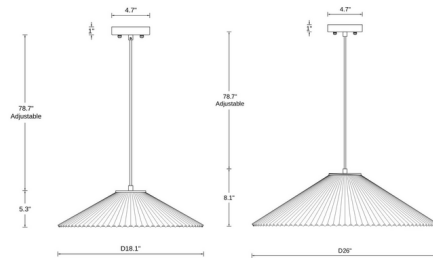

### Specifications

COLOR . . . . . White Linen  
BODY FINISH . . . . . Aged Brass / White Linen  
WATTAGE . . . . . 7W  
DIMMER . . . . . Standard 120V  
DIMENSIONS . . . . . 18.11"W x 5.31"H x 5.31"D  
BULB NOT INCLUDED . . . . . 1 x A19/Medium (E26)/7W/120V LED  
COUNTRY OF ORIGIN . . . . . China

### Technical Information

PRODUCT DIMENSIONS . . . . . Cord Length: 78.7"

Shown in aged brass / white linen / white linen

CLICK TO VIEW PRODUCT

Notes: