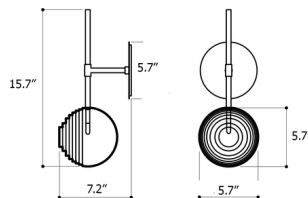

Lightology

lightology.com
866-954-4489
06-30-26

Project: _____

Company: _____

Location: _____ Fixture Type: _____

SPEC #: **BOM1538723**

Approved On: _____ Approved By: _____

Dark & Bright Star Wall Sconce

By Bomma

Description

The Dark & Bright Star Wall Sconce features a glass globe shade that is smooth and glossy on one side and matte with a ridged texture on the other for an intriguing contrast. The light source within the glass creates a warm, welcoming glow, reminiscent of twinkling stars in the night sky. The globe is supported by a sleek bracket arm for a classic look with a touch of modernity.

Specifications

COLOR . . . . . Cigar
BODY FINISH . . . . . Brushed Gold
WATTAGE 1.2W
DIMMER . . . . . Low Voltage Electronic
DIMENSIONS . . . . . 3.94"W x 13.79"H x 6.26"D
BULB INCLUDED . . . . . 1 x LED/G4 (bipin)/1.2W/12V LED
COUNTRY OF ORIGIN . . . . . Czech Republic

Technical Information

PRODUCT DIMENSIONS . . . . . Backplate: 5.7" diameter
COLOR RENDERING . . . . . 90 CRI
LAMP COLOR 2700K
LUMENS/WATT 83.33
LUMINOUS FLUX . . . . . 100 lumens

CLICK TO VIEW PRODUCT

Notes: