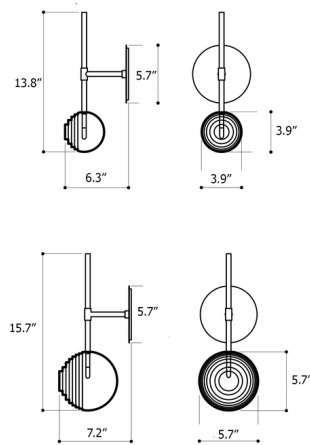

Specifications

COLOR	Cigar
BODY FINISH	Brushed Gold
WATTAGE	1.2W
DIMMER	Low Voltage Electronic
DIMENSIONS	3.94"W x 13.79"H x 6.26"D
BULB INCLUDED	1 x LED/G4 (bipin)/1.2W/12V LED
COUNTRY OF ORIGIN	Czech Republic

Technical Information

PRODUCT DIMENSIONS	Backplate: 5.7" diameter
COLOR RENDERING	90 CRI
LAMP COLOR	2700K
LUMENS/WATT	83.33
LUMINOUS FLUX	100 lumens

Shown in brushed gold / cigar

CLICK TO VIEW PRODUCT

Notes: