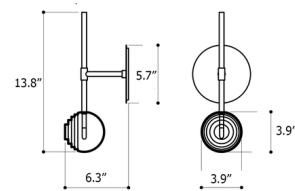

Lightology

lightology.com
866-954-4489
06-30-26

Project: _____

Company: _____

Location: _____ Fixture Type: _____

SPEC #: **BOM1538723**

Approved On: _____ Approved By: _____

Dark & Bright Star Wall Sconce

By Bomma

Description

The Dark & Bright Star Wall Sconce features a glass globe shade that is smooth and glossy on one side and matte with a ridged texture on the other for an intriguing contrast. The light source within the glass creates a warm, welcoming glow, reminiscent of twinkling stars in the night sky. The globe is supported by a sleek bracket arm for a classic look with a touch of modernity.

Specifications

COLOR . . . . . Cigar
BODY FINISH . . . . . Brushed Gold
WATTAGE 1.2W
DIMMER . . . . . Low Voltage Electronic
DIMENSIONS . . . . . 3.94"W x 13.79"H x 6.26"D
BULB INCLUDED . . . . . 1 x LED/G4 (bipin)/1.2W/12V LED
COUNTRY OF ORIGIN . . . . . Czech Republic

Technical Information

PRODUCT DIMENSIONS . . . . . Backplate: 5.7" diameter
COLOR RENDERING . . . . . 90 CRI
LAMP COLOR 2700K
LUMENS/WATT 83.33
LUMINOUS FLUX . . . . . 100 lumens

CLICK TO VIEW PRODUCT

Notes: