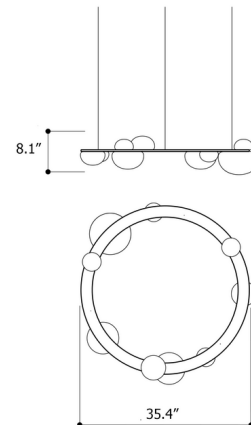

Shown in brushed silver / smoke metalized