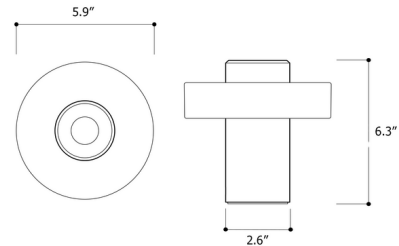

### Specifications

COLOR . . . . . Clear  
BODY FINISH . . . . . Brushed Anthracite  
WATTAGE . . . . . 5W  
DIMMER . . . . . Included  
DIMENSIONS . . . . . 5.9"W x 6.3"H  
INTEGRATED LED MODULE . . . . . 1 x LED/5W/5V LED  
COUNTRY OF ORIGIN . . . . . Czech Republic