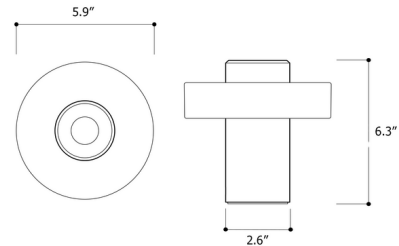

### Specifications

COLOR	Clear
BODY FINISH	Brushed Anthracite
WATTAGE	5W
DIMMER	Included
DIMENSIONS	5.9"W x 6.3"H
INTEGRATED LED MODULE	1 x LED/5W/5V LED
COUNTRY OF ORIGIN	Czech Republic