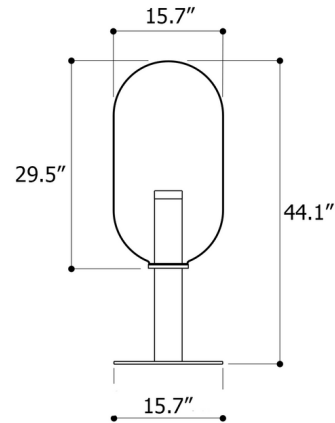

Specifications

COLOR	Mint Green
BODY FINISH	Brushed Silver
WATTAGE	6W
DIMMER	N/A
DIMENSIONS	15.7"W x 44.1"H
BULB INCLUDED	1 x A19/Medium (E26)/6W/120V LED
COUNTRY OF ORIGIN	Czech Republic

Technical Information

PRODUCT DIMENSIONS	Cord Length: 70.8"
COLOR RENDERING	90 CRI
LAMP COLOR	2700K
LUMENS/WATT	65.00
LUMINOUS FLUX	390 lumens

Shown in brushed silver / mint green

CLICK TO VIEW PRODUCT

Notes: