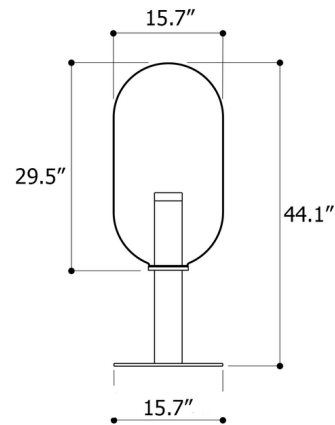

Specifications

COLOR Mint Green
BODY FINISH Brushed Silver
WATTAGE 6W
DIMMER N/A
DIMENSIONS 15.7"W x 44.1"H
BULB INCLUDED 1 x A19/Medium (E26)/6W/120V LED
COUNTRY OF ORIGIN Czech Republic

Technical Information

PRODUCT DIMENSIONS Cord Length: 70.8"
COLOR RENDERING 90 CRI
LAMP COLOR 2700K
LUMENS/WATT 65.00
LUMINOUS FLUX 390 lumens

Shown in brushed silver / mint green

CLICK TO VIEW PRODUCT

Notes: