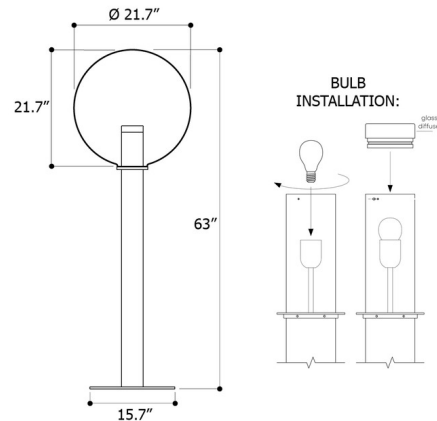

Specifications

COLOR	Pink
BODY FINISH	Brushed Silver
WATTAGE	6W
DIMMER	N/A
DIMENSIONS	21.7"W x 63"H
BULB INCLUDED	.1 x A19/Medium (E26)/6W/120V LED
COUNTRY OF ORIGIN	Czech Republic

Technical Information

PRODUCT DIMENSIONS	Cord Length: 70.8"
COLOR RENDERING	.90 CRI
LAMP COLOR	2700K
LUMENS/WATT	65.00
LUMINOUS FLUX	390 lumens

Shown in brushed silver / pink

CLICK TO VIEW PRODUCT

Notes: