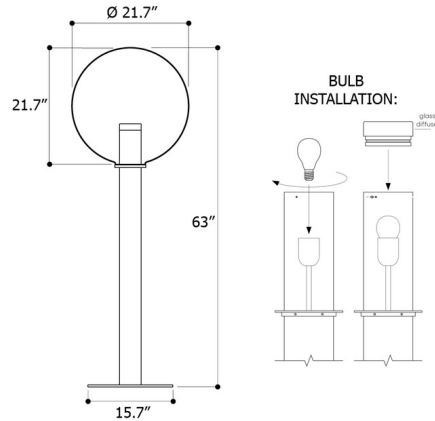

CLICK TO VIEW PRODUCT

Notes: