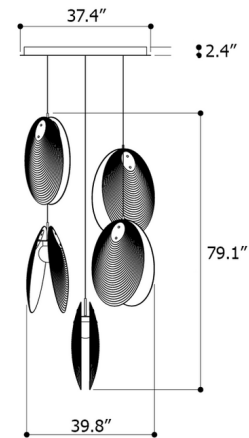

CLICK TO VIEW PRODUCT

Notes: