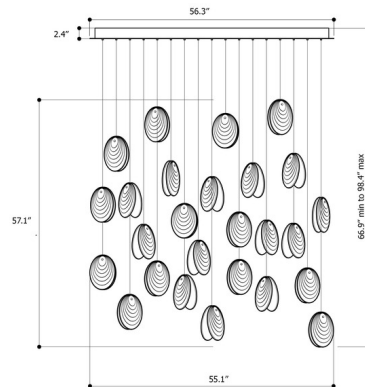

CLICK TO VIEW PRODUCT

Notes: