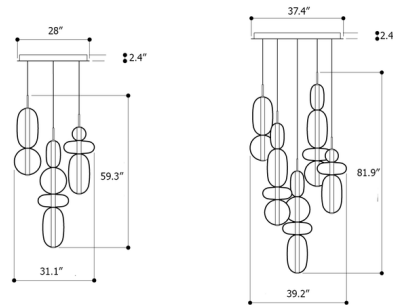

CLICK TO VIEW PRODUCT

Notes: