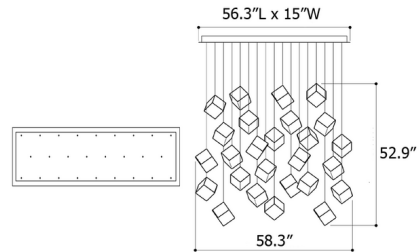

CLICK TO VIEW PRODUCT

Notes: