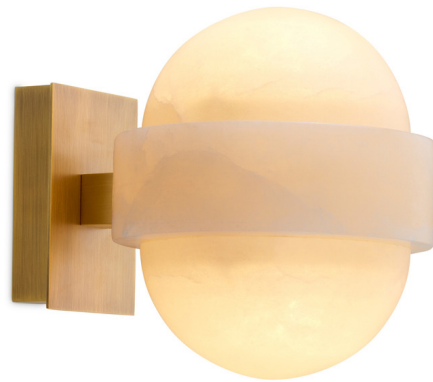

Lightology

lightology.com
866-954-4489
04-24-26

Project: _____

Company: _____

Location: _____ Fixture Type: _____

SPEC #: **EIC1539366**

Approved On: _____ Approved By: _____

Icarus Wall Sconce

By Eichholtz

Description

The Icarus Wall Sconce showcases the natural beauty of alabaster stone. The shade is cut into a oval shape with a central band to add interest to the shape. When illuminated the stone provides a soft glow. An antique brass finish lends a touch of timeless charm. Due to the nature of the stone, each piece will feature unique variation.

Shown in antique brass / alabaster

Specifications

COLOR Alabaster
BODY FINISH Antique Brass
WATTAGE 6W
DIMMER Standard 120V
DIMENSIONS 7.09"W x 8.27"H x 9.45"D
BULB NOT INCLUDED 2 x JCD/G9/3W/120V LED
COUNTRY OF ORIGIN China