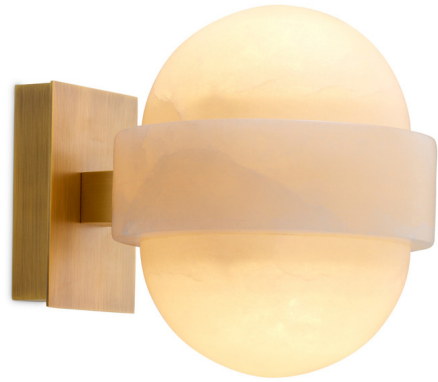

## Icarus Wall Sconce

By Eichholtz

### Description

The Icarus Wall Sconce showcases the natural beauty of alabaster stone. The shade is cut into a oval shape with a central band to add interest to the shape. When illuminated the stone provides a soft glow. An antique brass finish lends a touch of timeless charm. Due to the nature of the stone, each piece will feature unique variation.

Shown in antique brass / alabaster

### Specifications

COLOR . . . . . Alabaster  
BODY FINISH . . . . . Antique Brass  
WATTAGE . . . . . 6W  
DIMMER . . . . . Standard 120V  
DIMENSIONS . . . . . 7.09"W x 8.27"H x 9.45"D  
BULB NOT INCLUDED . . . . . 2 x JCD/G9/3W/120V LED  
COUNTRY OF ORIGIN . . . . . China