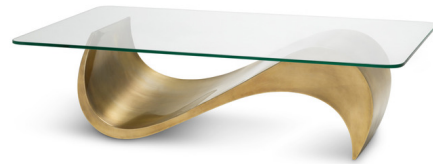

Lightology

lightology.com
866-954-4489
05-17-26

Project: _____

Company: _____

Location: _____ Fixture Type: _____

SPEC #: **EIC1539499**

Approved On: _____ Approved By: _____

Chambertin Coffee Table

By Eichholtz

Description

The Chambertin Coffee Table is full of dynamic, curvy energy. A tempered glass top is set over a swooping metal ribbon, balancing sleek minimalism with a classic vintage brass finish. Turn the base in different orientations to change the profile. Perfect for a modern living room or den.

Shown in vintage brass / clear

Specifications

COLOR	Clear
BODY FINISH	Vintage Brass
WATTAGE	N/A
DIMMER	N/A
DIMENSIONS	55.12"L x 31.5"W x 15.75"H
BULB	N/A
COUNTRY OF ORIGIN	India

CLICK TO VIEW PRODUCT

Notes: