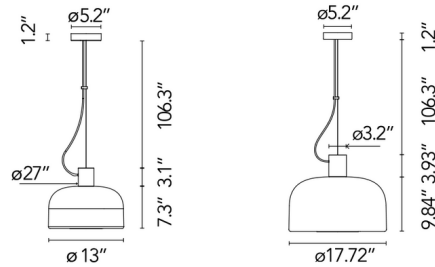

Description

The Bellhop Glass Pendant offers both ambient and task lighting with its dome-shaped glass shade. The sides of the pendant glow through translucent white glass, while a cone of light is directed downward to illuminate the surface below. An aluminum accent on the top of the pendant and a ring around the opening of the shade provide an understated decorative touch. Canopy finished in white.

Shown in bright aluminum / white

Specifications

COLOR	White
BODY FINISH	Bright Aluminum
WATTAGE	12W
DIMMER	Standard 120V
DIMENSIONS	13"W x 10.4"H
BULB NOT INCLUDED	1 x A19/Medium (E26)/12W/120V LED
COUNTRY OF ORIGIN	Italy