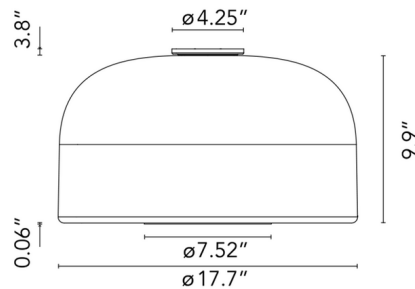

### Specifications

COLOR	N/A
BODY FINISH	White
WATTAGE	12W
DIMMER	Standard 120V
DIMENSIONS	17.7"W x 9.9"H
BULB NOT INCLUDED	1 x A19/Medium (E26)/12W/120V LED
COUNTRY OF ORIGIN	Italy

CLICK TO VIEW PRODUCT