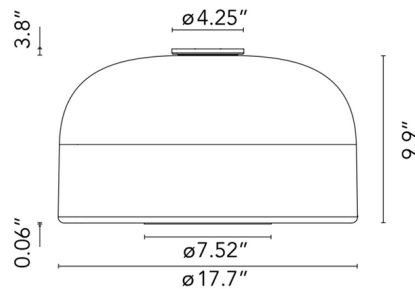

Description

The Bellhop Glass Pendant offers both ambient and task lighting with its dome-shaped glass shade. The sides of the pendant glow through translucent white glass, while a cone of light is directed downward to illuminate the surface below.

Shown in white

Specifications

COLOR	N/A
BODY FINISH	White
WATTAGE	12W
DIMMER	Standard 120V
DIMENSIONS	17.7"W x 9.9"H
BULB NOT INCLUDED	1 x A19/Medium (E26)/12W/120V LED
COUNTRY OF ORIGIN	Italy

CLICK TO VIEW PRODUCT