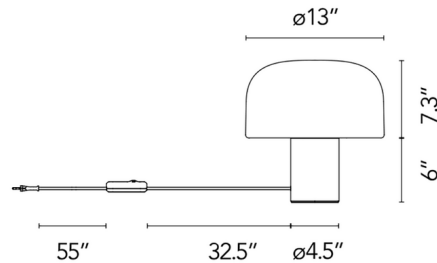

Description

The Bellhop Glass Table Lamp offers uniform, warm, and welcoming lighting with its triplex opal glass dome shade. The glass is made from two layers of transparent glass sandwiching a white layer for a translucent look that reduces unpleasant glare. The dome sits atop a cylindrical aluminum base for a streamlined, modern silhouette that will complement a variety of decor styles. On/off switch located on cord.

Shown in cioko / white

Specifications

COLOR	White
BODY FINISH	Cioko
WATTAGE	12W
DIMMER	N/A
DIMENSIONS	13"W x 13.4"H
BULB NOT INCLUDED	1 x T10/Medium (E26)/12W/120V LED
COUNTRY OF ORIGIN	Italy

Technical Information

PRODUCT DIMENSIONS	Cord Length: 94.5"
--------------------	--------------------

CLICK TO VIEW PRODUCT

Notes: