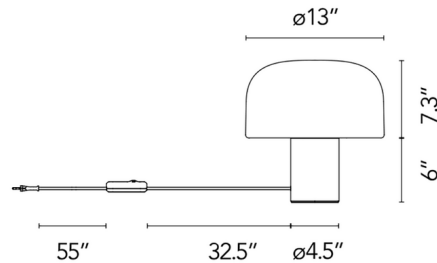

Description

The Bellhop Glass Table Lamp offers uniform, warm, and welcoming lighting with its triplex opal glass dome shade. The glass is made from two layers of transparent glass sandwiching a white layer for a translucent look that reduces unpleasant glare. The dome sits atop a cylindrical aluminum base for a streamlined, modern silhouette that will complement a variety of decor styles. On/off switch located on cord.

Shown in cioko / white

Specifications

| | |
|-------------------|-----------------------------------|
| COLOR | White |
| BODY FINISH | Cioko |
| WATTAGE | 12W |
| DIMMER | N/A |
| DIMENSIONS | 13"W x 13.4"H |
| BULB NOT INCLUDED | 1 x T10/Medium (E26)/12W/120V LED |
| COUNTRY OF ORIGIN | Italy |

Technical Information

| | |
|--------------------|--------------------|
| PRODUCT DIMENSIONS | Cord Length: 94.5" |
|--------------------|--------------------|

CLICK TO VIEW PRODUCT

Notes: