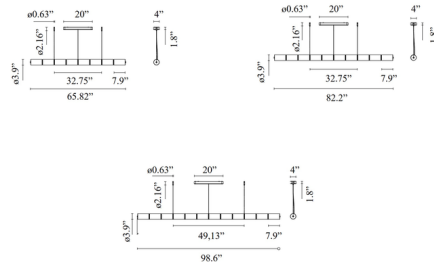

### Specifications

COLOR	Clear
BODY FINISH	Polished Aluminum
WATTAGE	110W
DIMMER	Included
DIMENSIONS	65.8"L x 3.9"W x 3.9"H
INTEGRATED LED MODULE	1 x LED/110W/120V LED
COUNTRY OF ORIGIN	Italy

### Technical Information

COLOR RENDERING	95 CRI
LAMP COLOR	2700K
LUMENS/WATT	48.59
LUMINOUS FLUX	5345 lumens

Notes:

Shown in polished aluminum / clear

CLICK TO VIEW PRODUCT