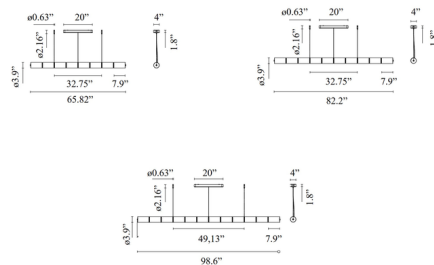

Description

The Luce Cilindrica Linear Pendant features an array of borosilicate glass cylinders surrounding a polished, extruded aluminum internal structure. A pair of linear LED modules directs light both upwards and downwards, and the brightness of each light source can be controlled independently with a button on the pendant. On/off and brightness can also be controlled remotely with a DALI dimmer (not included).

Shown in polished aluminum / clear

Specifications

COLOR	Clear
BODY FINISH	Polished Aluminum
WATTAGE	110W
DIMMER	Included
DIMENSIONS	65.8"L x 3.9"W x 3.9"H
INTEGRATED LED MODULE	1 x LED/110W/120V LED
COUNTRY OF ORIGIN	Italy