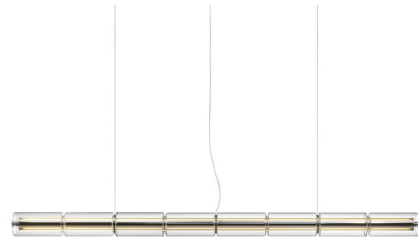

Lightology

lightology.com
866-954-4489
07-01-26

Project: _____
 Company: _____
 Location: _____ Fixture Type: _____
 SPEC #: **FLO1539533**
 Approved On: _____ Approved By: _____

Luce Cilindrica Linear Pendant By FLOS

Description

The Luce Cilindrica Linear Pendant features an array of borosilicate glass cylinders surrounding a polished, extruded aluminum internal structure. A pair of linear LED modules directs light both upwards and downwards, and the brightness of each light source can be controlled independently with a button on the pendant. On/off and brightness can also be controlled remotely with a DALI dimmer (not included).

Shown in polished aluminum / clear

Specifications

COLOR	Clear
BODY FINISH	Polished Aluminum
WATTAGE	110W
DIMMER	Included
DIMENSIONS	65.8"L x 3.9"W x 3.9"H
INTEGRATED LED MODULE	1 x LED/110W/120V LED
COUNTRY OF ORIGIN	Italy

Technical Information

COLOR RENDERING	95 CRI
LAMP COLOR	2700K
LUMENS/WATT	48.59
LUMINOUS FLUX	5345 lumens

CLICK TO VIEW PRODUCT

Notes: