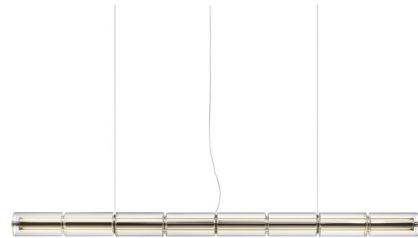

Lightology

lightology.com
866-954-4489
04-24-26

Project: _____
Company: _____
Location: _____ Fixture Type: _____
SPEC #: **FLO1539533**
Approved On: _____ Approved By: _____

Luce Cilindrica Linear Pendant By FLOS

Description

The Luce Cilindrica Linear Pendant features an array of borosilicate glass cylinders surrounding a polished, extruded aluminum internal structure. A pair of linear LED modules directs light both upwards and downwards, and the brightness of each light source can be controlled independently with a button on the pendant. On/off and brightness can also be controlled remotely with a DALI dimmer (not included).

Specifications

COLOR	Clear
BODY FINISH	Polished Aluminum
WATTAGE	110W
DIMMER	Included
DIMENSIONS	65.8"L x 3.9"W x 3.9"H
INTEGRATED LED MODULE	1 x LED/110W/120V LED
COUNTRY OF ORIGIN	Italy

Technical Information

COLOR RENDERING	95 CRI
LAMP COLOR	2700K
LUMENS/WATT	48.59
LUMINOUS FLUX	5345 lumens

Notes:

Shown in polished aluminum / clear