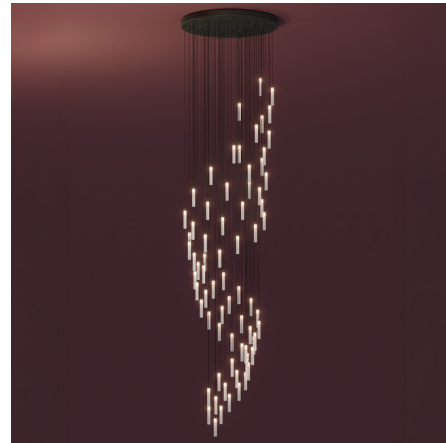

## Loci Swirl Multi-Light Chandelier

By Graypants

### Description

Inspired by the elegance of spatial geometry, the Loci Swirl imagines a collection of lights as parts of a dynamic, customizable form. By changing their heights, each point in the shape can be arranged in precise spatial positions to create sculptural lighting compositions. Dimmable with Standard 120V, Electronic Low Voltage (ELV), and 0-10V. White fixture has white cords and a white canopy. Black fixture has black cords and a black canopy.

Shown in black / frost

### Specifications

COLOR . . . . . Frost  
BODY FINISH . . . . . Black  
WATTAGE . . . . . 28.8W  
DIMMER . . . . . Low Voltage Electronic  
DIMENSIONS . . . . . 32"W x 32"D  
INTEGRATED LED MODULE . . . . . 72 x LED/0.4W/120-277V LED  
COUNTRY OF ORIGIN . . . . . United States