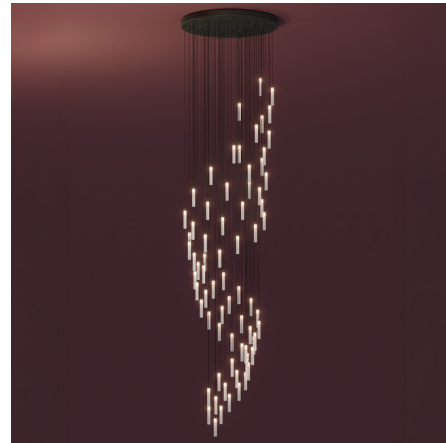

Lightology

lightology.com
866-954-4489
04-24-26

Project: _____

Company: _____

Location: _____ Fixture Type: _____

SPEC #: **GRY1539548**

Approved On: _____ Approved By: _____

Loci Swirl Multi-Light Chandelier

By Graypants

Description

Inspired by the elegance of spatial geometry, the Loci Swirl imagines a collection of lights as parts of a dynamic, customizable form. By changing their heights, each point in the shape can be arranged in precise spatial positions to create sculptural lighting compositions. Dimmable with Standard 120V, Electronic Low Voltage (ELV), and 0-10V. White fixture has white cords and a white canopy. Black fixture has black cords and a black canopy.

Shown in black / frost

Specifications

COLOR Frost
BODY FINISH Black
WATTAGE 28.8W
DIMMER Low Voltage Electronic
DIMENSIONS 32"W x 32"D
INTEGRATED LED MODULE 72 x LED/0.4W/120-277V LED
COUNTRY OF ORIGIN United States

Technical Information

PRODUCT DIMENSIONS Cable: 140"
LAMP COLOR 2700K
LUMENS/WATT 4,500.00
LUMINOUS FLUX 1800 lumens

Notes:

CLICK TO VIEW PRODUCT