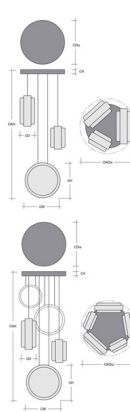

Iris 3-Piece Multi-pendant

Product Dimensions Dimensions may vary up to 1/8"

Iris 5-Piece Multi-pendant

Product Dimensions Dimensions may vary up to 1/8"