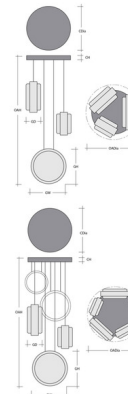

CLICK TO VIEW PRODUCT