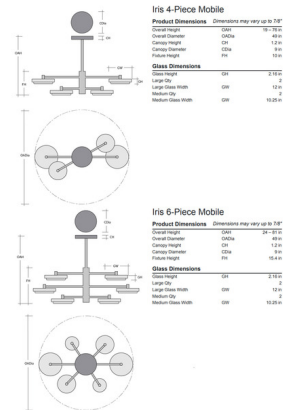

Shown in matte black / light oak wood