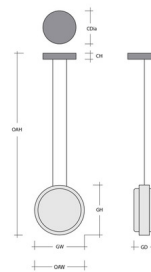

Lightology

lightology.com
866-954-4489
07-06-26

Project: _____
Company: _____
Location: _____ Fixture Type: _____
SPEC #: **HMR1540244**
Approved On: _____ Approved By: _____

Iris Pendant

By Hammerton Studio

Description

The Iris Pendant adds a refined, handcrafted elegance to your interior space. Its circular frame features a customizable band, allowing you to tailor the look to your personal space. A recycled glass diffuser adds depth and texture while casting soft, shimmering patterns of light throughout your room. Dimmable with Triac (Standard) or Low Voltage Electronic dimmers, sold separately. Note: Choose a Finish for the frame and a Color for the inner band.

Specifications

COLOR	Light Oak Wood
BODY FINISH	Beige Silver
WATTAGE	8.8W
DIMMER	Standard 120V
DIMENSIONS	12"W x 15"H
INTEGRATED LED MODULE	1 x LED/8.84W/120V LED

Technical Information

PRODUCT DIMENSIONS	Adjustable Cable Lengths: 120"
COLOR RENDERING	93 CRI
LAMP COLOR	3000K
LUMENS/WATT	88.35
LUMINOUS FLUX	781 lumens

CLICK TO VIEW PRODUCT

Notes: