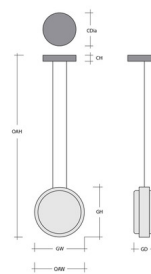

CLICK TO VIEW PRODUCT

Notes: