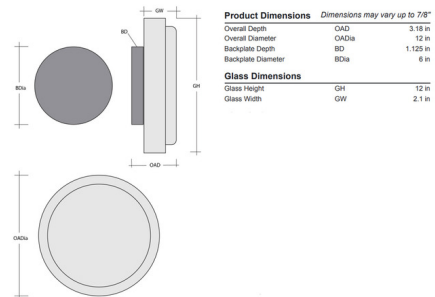

### Description

The Iris Ceiling Flush / Wall Sconce adds a refined, handcrafted elegance to your interior space. Its circular frame features a customizable band, allowing you to tailor the look to your personal space. A recycled glass diffuser adds depth and texture while casting soft, shimmering patterns of light throughout your room. Dimmable with Triac (Standard) or Low Voltage Electronic dimmers, sold separately. Note: Choose a Finish for the frame and a Color for the inner band.

### Specifications

COLOR . . . . . Light Oak Wood  
 BODY FINISH . . . . . Salt White  
 WATTAGE . . . . . 8.8W  
 DIMMER . . . . . Standard 120V  
 DIMENSIONS . . . . . 12"W x 12"H x 3.18"D  
 INTEGRATED LED MODULE . . . . . 1 x LED/8.8W/120V LED