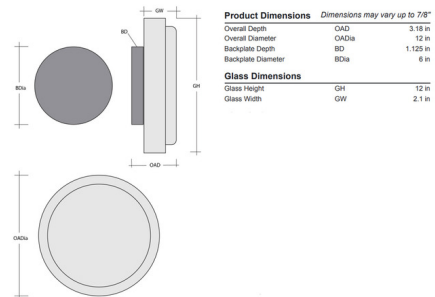

Specifications

COLOR . . . . . Light Oak Wood
BODY FINISH . . . . . Salt White
WATTAGE 8.8W
DIMMER . . . . . Standard 120V
DIMENSIONS . . . . . 12"W x 12"H x 3.18"D
INTEGRATED LED MODULE . . . . . 1 x LED/8.8W/120V LED

Technical Information

COLOR RENDERING . . . . . 93 CRI
LAMP COLOR 3000K
LUMENS/WATT 88.75
LUMINOUS FLUX . . . . . 781 lumens

CLICK TO VIEW PRODUCT

Notes: