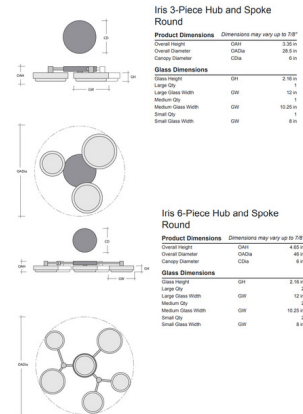

Shown in matte black / ash wood