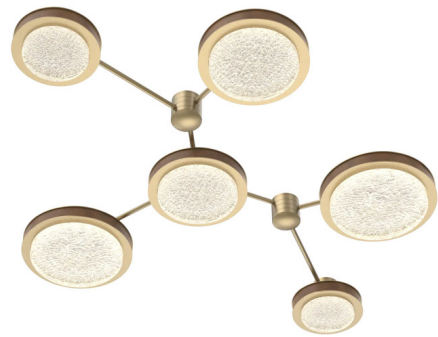

Lightology

lightology.com
866-954-4489
04-27-26

Project: _____
 Company: _____
 Location: _____ Fixture Type: _____
 SPEC #: **HMR1540942**
 Approved On: _____ Approved By: _____

Iris Hub & Spoke Linear Ceiling Light By Hammerton Studio

Description

The Iris Hub & Spoke Linear Ceiling Light adds a refined, handcrafted elegance to your interior space. Each circular frame features a customizable band, allowing you to tailor the look to your personal space. A recycled glass diffuser adds depth and texture while casting soft, shimmering patterns of light throughout your room. *Note: Dimmable with Triac (standard) or Low Voltage Electronic Dimmers, sold separately.* Choose a Finish for the canopy, arms and frame and a Color for the inner band. Due to the weight of this fixture, additional ceiling support is required.

Specifications

COLOR Nutmeg Leather
 BODY FINISH Gilded Brass
 WATTAGE 44W
 DIMMER Standard 120V
 DIMENSIONS 54.7"W x 4.65"H x 43.13"D
 INTEGRATED LED MODULE 6 x LED/7.33W/120V LED

Technical Information

COLOR RENDERING 93 CRI
 LAMP COLOR 3000K
 LUMENS/WATT 530.83
 LUMINOUS FLUX 3891 lumens

Shown in gilded brass / nutmeg leather

CLICK TO VIEW PRODUCT

Notes: