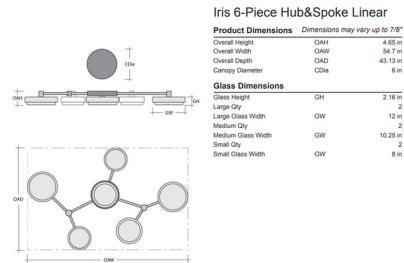

CLICK TO VIEW PRODUCT

Notes: