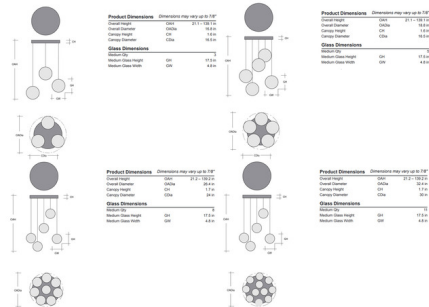

CLICK TO VIEW PRODUCT

Notes: