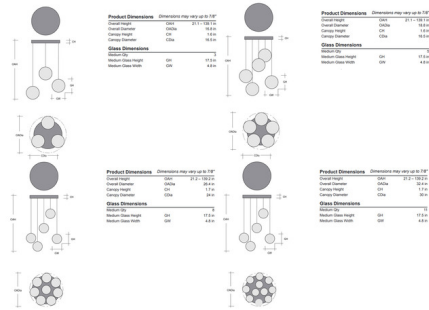

CLICK TO VIEW PRODUCT

Notes: