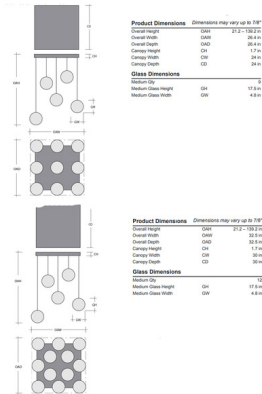

Shown in beige silver / chalk

CLICK TO VIEW PRODUCT

Notes: