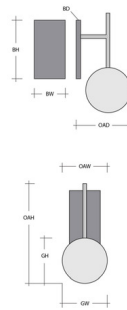

Hailstone Tempo Sconce

Glass Dimensions

Medium Qty	1	
Medium Glass Height	GH	17.5 in
Medium Glass Width	GW	4.8 in

Specifications

COLOR	Chalk
BODY FINISH	Salt White
WATTAGE	6W
DIMMER	Standard 120V
DIMENSIONS	5"W x 23.5"H x 7.5"D
INTEGRATED LED MODULE	1 x LED/6W/120V LED