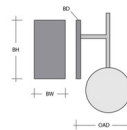

Hailstone Tempo Sconce

Glass Dimensions

Medium Qty	1	
Medium Glass Height	GH	17.5 in
Medium Glass Width	GW	4.8 in

Specifications

COLOR	Chalk
BODY FINISH	Salt White
WATTAGE	6W
DIMMER	Standard 120V
DIMENSIONS	5"W x 23.5"H x 7.5"D
INTEGRATED LED MODULE	1 x LED/6W/120V LED