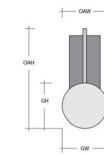

Hailstone Tempo Sconce

Glass Dimensions

Medium Qty	1	
Medium Glass Height	GH	17.5 in
Medium Glass Width	GW	4.8 in

Specifications

COLOR	Chalk
BODY FINISH	Salt White
WATTAGE	6W
DIMMER	Standard 120V
DIMENSIONS	5"W x 23.5"H x 7.5"D
INTEGRATED LED MODULE	1 x LED/6W/120V LED