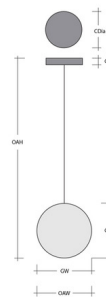

Hailstone Single Pendant