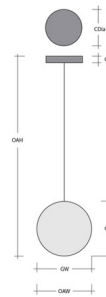

Hailstone Single Pendant