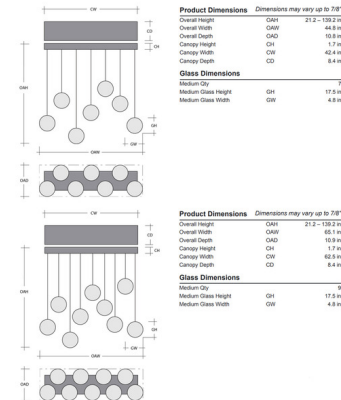

CLICK TO VIEW PRODUCT

Notes: