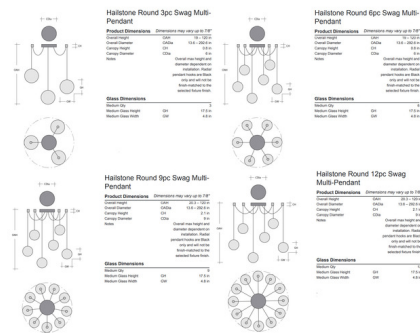

CLICK TO VIEW PRODUCT

Notes: