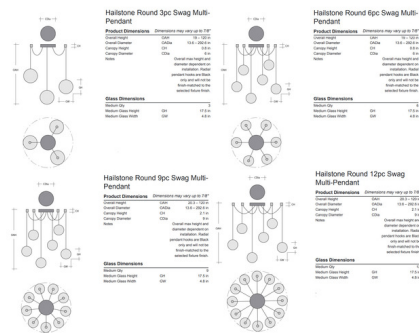

CLICK TO VIEW PRODUCT

Notes: