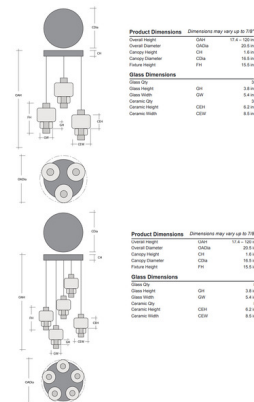

CLICK TO VIEW PRODUCT

Notes: