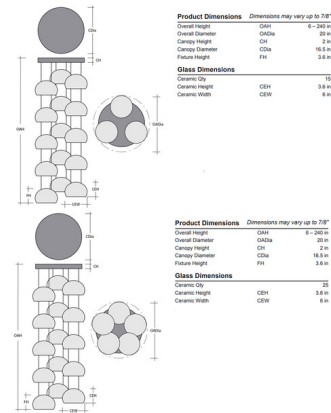

Lightology

lightology.com
866-954-4489
07-07-26

Project: _____
Company: _____
Location: _____ Fixture Type: _____
SPEC #: **HMR1541873**
Approved On: _____ Approved By: _____

Torno Stack Multi Light Chandelier By Hammerton Studio

Description

The Torno Stack Multi Light Chandelier adds a striking simplicity to your interior space. The round canopy holds stacks of large textured, ribbed ceramic rings. These elements diffuse a warm, ambient light that casts soft, inviting shadows throughout your room. *Note: Dimmable with Triac (standard) or Low Voltage Electronic Dimmers, sold separately. Due to the weight of the 25 light fixture, additional ceiling support is required.*

Specifications

COLOR . . . . . Chalk
BODY FINISH . . . . . Matte Black
WATTAGE 75W
DIMMER . . . . . Standard 120V
DIMENSIONS . . . . . 20"W x 6"H
INTEGRATED LED MODULE . . . . . 15 x LED/5W/120V LED

Technical Information

PRODUCT DIMENSIONS . . . . . Adjustable Cable Lengths: 240"
COLOR RENDERING . . . . . 93 CRI
LAMP COLOR 3000K
LUMENS/WATT 1,260.00
LUMINOUS FLUX . . . . . 6300 lumens

Shown in matte black / chalk

CLICK TO VIEW PRODUCT

Notes: