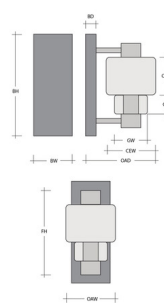

Torno Mandrel Sconce

Specifications

COLOR . . . . . Clear
BODY FINISH . . . . . Matte Black
WATTAGE 8.5W
DIMMER . . . . . Standard 120V
DIMENSIONS . . . . . 8.5"W x 15.5"H x 10"D
INTEGRATED LED MODULE . . . . . 1 x LED/8.5W/120V LED

Technical Information

COLOR RENDERING . . . . . 93 CRI
LAMP COLOR 3000K
LUMENS/WATT 100.00
LUMINOUS FLUX . . . . . 850 lumens