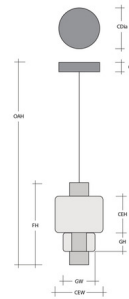

Torno Mandrel Pendant

Specifications

COLOR . . . . . Amber
BODY FINISH . . . . . Gilded Brass
WATTAGE 14.5W
DIMMER . . . . . Standard 120V
DIMENSIONS . . . . . 6"W x 18.7"H
INTEGRATED LED MODULE . . . . . 1 x LED/14.5W/120V LED

Technical Information

PRODUCT DIMENSIONS . . . . . Adjustable Cloth Cord Length: 120"
COLOR RENDERING . . . . . 93 CRI
LAMP COLOR 3000K
LUMENS/WATT 58.62
LUMINOUS FLUX . . . . . 850 lumens