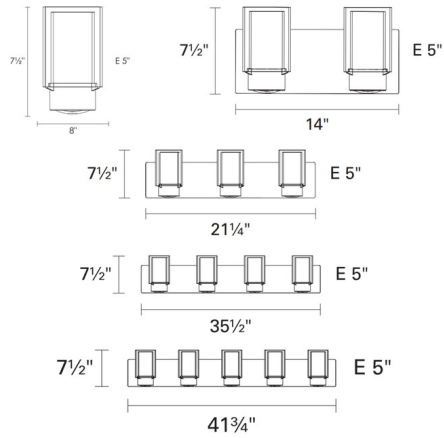

Shown in chrome / opal

Specifications

COLOR	N/A
BODY FINISH	Chrome / Opal
WATTAGE	288W
DIMMER	Standard 120V
DIMENSIONS	35.5"W x 7.5"H x 5"D
BULB NOT INCLUDED	4 x A19/Medium (E26)/72W/120V Incandescent
OTHER BULB OPTIONS	4 x A19/Medium (E26)/120V LED