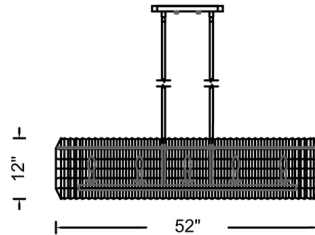

Specifications

COLOR Capiz
BODY FINISH Oxidized Gold Leaf
WATTAGE 70W
DIMMER Standard 120V
DIMENSIONS 52"L x 10.5"W x 12"H
BULB NOT INCLUDED 10 x G16.5/Candelabra (E12)/7W/120V LED
COUNTRY OF ORIGIN Philippines

Technical Information

PRODUCT DIMENSIONS (2) 6" (2) 12" (2) 24" Stem Kit Included

Notes:

Shown in oxidized gold leaf / capiz

CLICK TO VIEW PRODUCT