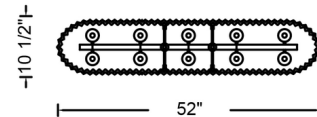

By Kalco

Description

Drawing inspiration from origami, geometric designs, and the natural elegance of crystal cuts, the Fractal Linear Pendant showcases a captivating zig-zag frame pattern mirrored in the capiz shade's form. It emanates a gentle, warm glow that beautifully highlights its intricate design and understated shape. The piece is completed with a hand-applied Oxidized Gold Leaf finish, adding a touch of refined artistry.

Shown in oxidized gold leaf / capiz

Specifications

COLOR Capiz
BODY FINISH Oxidized Gold Leaf
WATTAGE 70W
DIMMER Standard 120V
DIMENSIONS 52"L x 10.5"W x 12"H
BULB NOT INCLUDED 10 x G16.5/Candelabra (E12)/7W/120V LED
COUNTRY OF ORIGIN Philippines

Technical Information

PRODUCT DIMENSIONS (2) 6" (2) 12" (2) 24" Stem Kit Included

CLICK TO VIEW PRODUCT

Notes: