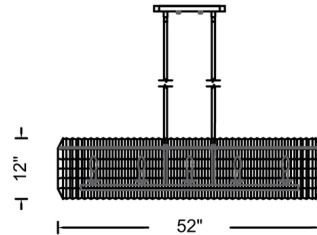

By Kalco

Description

Drawing inspiration from origami, geometric designs, and the natural elegance of crystal cuts, the Fractal Linear Pendant showcases a captivating zig-zag frame pattern mirrored in the capiz shade's form. It emanates a gentle, warm glow that beautifully highlights its intricate design and understated shape. The piece is completed with a hand-applied Oxidized Gold Leaf finish, adding a touch of refined artistry.

Shown in oxidized gold leaf / capiz

Specifications

COLOR Capiz
BODY FINISH Oxidized Gold Leaf
WATTAGE 70W
DIMMER Standard 120V
DIMENSIONS 52"L x 10.5"W x 12"H
BULB NOT INCLUDED 10 x G16.5/Candelabra (E12)/7W/120V LED
COUNTRY OF ORIGIN Philippines

Technical Information

PRODUCT DIMENSIONS (2) 6" (2) 12" (2) 24" Stem Kit Included

CLICK TO VIEW PRODUCT

Notes: