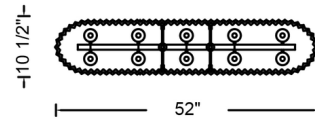

Specifications

COLOR Capiz
BODY FINISH Oxidized Gold Leaf
WATTAGE 70W
DIMMER Standard 120V
DIMENSIONS 52"L x 10.5"W x 12"H
BULB NOT INCLUDED 10 x G16.5/Candelabra (E12)/7W/120V LED
COUNTRY OF ORIGIN Philippines

Technical Information

PRODUCT DIMENSIONS (2) 6" (2) 12" (2) 24" Stem Kit Included

Notes:

Shown in oxidized gold leaf / capiz

CLICK TO VIEW PRODUCT