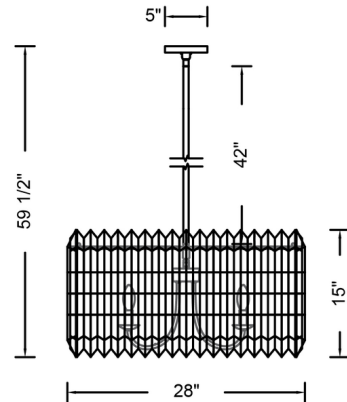

Specifications

COLOR Capiz
BODY FINISH Oxidized Gold Leaf
WATTAGE 56W
DIMMER Standard 120V
DIMENSIONS 28"W x 15"H
BULB NOT INCLUDED 8 x G16.5/Candelabra (E12)/7W/120V LED
COUNTRY OF ORIGIN Philippines

Technical Information

PRODUCT DIMENSIONS (1) 6" (1) 12" (1) 24" Stem Kit Included

Shown in oxidized gold leaf / capiz

CLICK TO VIEW PRODUCT

Notes: