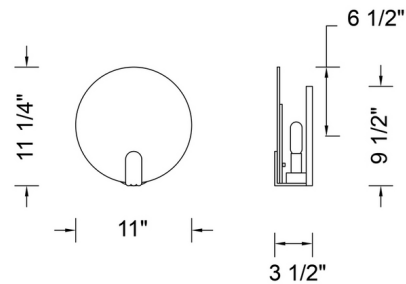

### Specifications

COLOR . . . . . Iridescent  
BODY FINISH . . . . . Winter Brass  
WATTAGE . . . . . 6W  
DIMMER . . . . . Standard 120V  
DIMENSIONS . . . . . 11"W x 11.25"H x 3.5"D  
BULB NOT INCLUDED . . . . . 1 x T8/Candelabra (E12)/6W/120V LED  
COUNTRY OF ORIGIN . . . . . China