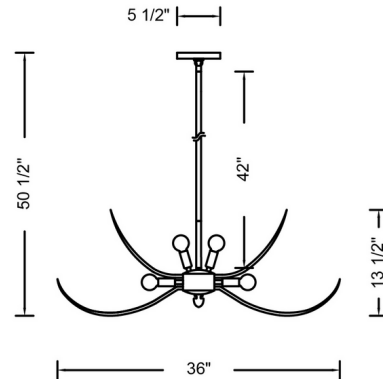

Specifications

| | |
|-------------------|---|
| COLOR | N/A |
| BODY FINISH | Modern Gold |
| WATTAGE | 98W |
| DIMMER | Standard 120V |
| DIMENSIONS | 36"W x 13.5"H |
| BULB NOT INCLUDED | 14 x G16.5/Candelabra (E12)/7W/120V LED |
| COUNTRY OF ORIGIN | Philippines |

Technical Information

PRODUCT DIMENSIONS (1) 6" (1) 12" (1) 24" Stem Kit Included

Shown in modern gold

CLICK TO VIEW PRODUCT

Notes: