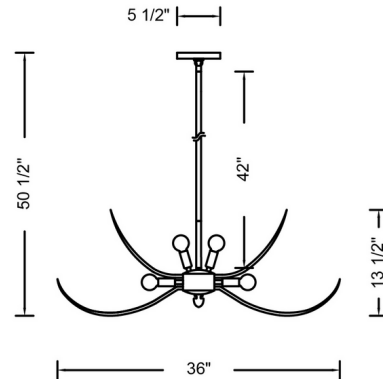

Lightology

lightology.com
866-954-4489
04-25-26

Project: _____

Company: _____

Location: _____ Fixture Type: _____

SPEC #: **KAL1542822**

Approved On: _____ Approved By: _____

Fern Chandelier By Kalco

Shown in modern gold

Specifications

COLOR	N/A
BODY FINISH	Modern Gold
WATTAGE	98W
DIMMER	Standard 120V
DIMENSIONS	36"W x 13.5"H
BULB NOT INCLUDED	14 x G16.5/Candelabra (E12)/7W/120V LED
COUNTRY OF ORIGIN	Philippines

Technical Information

PRODUCT DIMENSIONS (1) 6" (1) 12" (1) 24" Stem Kit Included

CLICK TO VIEW PRODUCT

Notes: