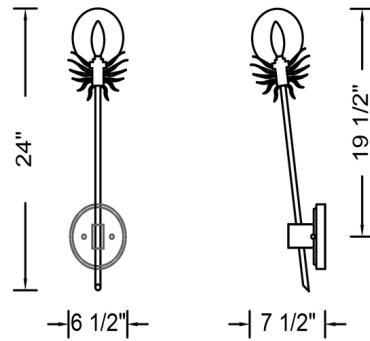

Lightology

lightology.com
866-954-4489
04-25-26

Project: _____

Company: _____

Location: _____ Fixture Type: _____

SPEC #: **KAL1542823**

Approved On: _____ Approved By: _____

Florette Wall Sconce

By Kalco

Description

Introducing the Florette wall sconce a striking blend of botanical-inspired artistry and contemporary elegance. This sconce transforms any wall into a chic, gallery-like display with its unique floral design and elegant presence. Cradled by sculpted metal leaves in our Modern Gold finish, the natural capiz shell globe warmly diffuses the light and adds a softness only organic materials can.

Specifications

COLOR	Capiz Shell
BODY FINISH	Modern Gold
WATTAGE	4W
DIMMER	Standard 120V
DIMENSIONS	6.5"W x 24"H x 7.5"D
BULB NOT INCLUDED	1 x B10/Candelabra (E12)/4W/120V LED
COUNTRY OF ORIGIN	Philippines

CLICK TO VIEW PRODUCT

Notes: