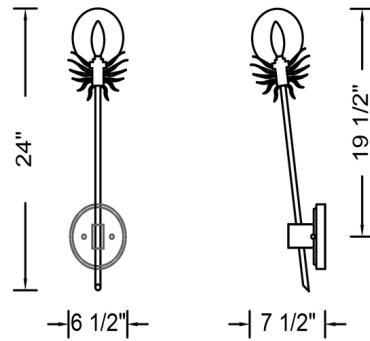

By Kalco

Description

Introducing the Florette wall sconce a striking blend of botanical-inspired artistry and contemporary elegance. This sconce transforms any wall into a chic, gallery-like display with its unique floral design and elegant presence. Cradled by sculpted metal leaves in our Modern Gold finish, the natural capiz shell globe warmly diffuses the light and adds a softness only organic materials can.

Shown in modern gold / capiz shell

Specifications

COLOR	Capiz Shell
BODY FINISH	Modern Gold
WATTAGE	4W
DIMMER	Standard 120V
DIMENSIONS	6.5"W x 24"H x 7.5"D
BULB NOT INCLUDED	1 x B10/Candelabra (E12)/4W/120V LED
COUNTRY OF ORIGIN	Philippines