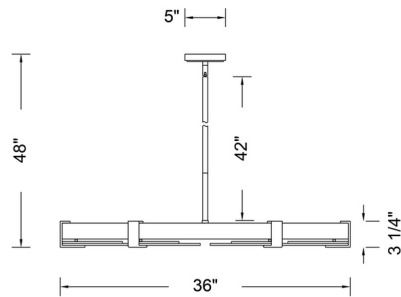

Shown in winter brass / iridescent

Specifications

COLOR	Iridescent
BODY FINISH	Winter Brass
WATTAGE	36W
DIMMER	Standard 120V
DIMENSIONS	36"W x 3.25"H
BULB NOT INCLUDED	6 x T6/Candelabra (E12)/6W/120V LED
COUNTRY OF ORIGIN	China

Technical Information

PRODUCT DIMENSIONS (1) 6" (1) 12" (1) 24" Stem Kit Included

CLICK TO VIEW PRODUCT

Notes: