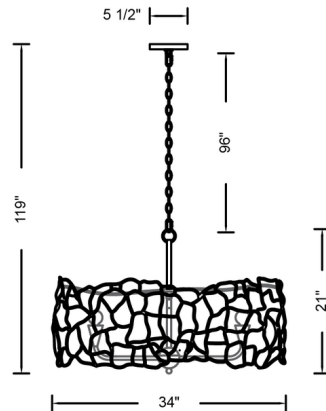

### Specifications

COLOR	Abaca Rope
BODY FINISH	Warm Ivory
WATTAGE	56W
DIMMER	Standard 120V
DIMENSIONS	34"W x 21"H
BULB NOT INCLUDED	8 x G16.5/Candelabra (E12)/7W/120V LED
COUNTRY OF ORIGIN	Philippines

Shown in warm ivory / abaca rope

CLICK TO VIEW PRODUCT

Notes: