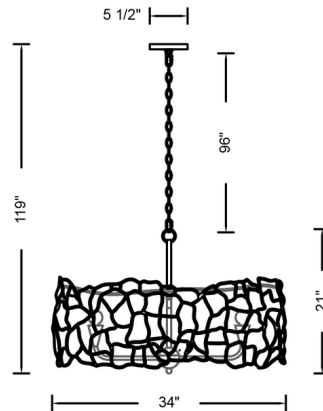

Description

Illuminate your home with the organic elegance of our Reef collection. The artful frames are meticulously wrapped in Abaca bark by the hands of skilled artisans, creating a look that is both modern and natural. Inspired by nature's beauty and abstract forms, Reef's openwork design brings warmth and texture to any setting perfect for dining areas, living rooms, or entryways, and it will make your home feel both fresh and timeless.

Specifications

COLOR	Abaca Rope
BODY FINISH	Warm Ivory
WATTAGE	56W
DIMMER	Standard 120V
DIMENSIONS	34"W x 21"H
BULB NOT INCLUDED	8 x G16.5/Candelabra (E12)/7W/120V LED
COUNTRY OF ORIGIN	Philippines

Shown in warm ivory / abaca rope