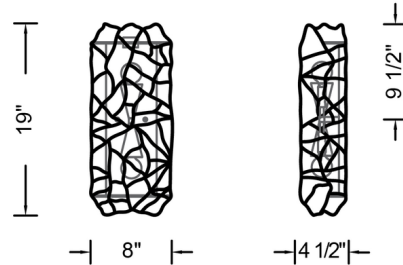

Shown in warm ivory / abaca rope

Specifications

COLOR	Abaca Rope
BODY FINISH	Warm Ivory
WATTAGE	14W
DIMMER	Standard 120V
DIMENSIONS	8"W x 19"H x 4.5"D
BULB NOT INCLUDED	2 x G16.5/Candelabra (E12)/7W/120V LED
COUNTRY OF ORIGIN	Philippines