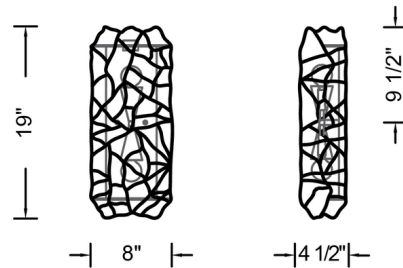

Shown in warm ivory / abaca rope

Specifications

COLOR	Abaca Rope
BODY FINISH	Warm Ivory
WATTAGE	14W
DIMMER	Standard 120V
DIMENSIONS	8"W x 19"H x 4.5"D
BULB NOT INCLUDED	2 x G16.5/Candelabra (E12)/7W/120V LED
COUNTRY OF ORIGIN	Philippines