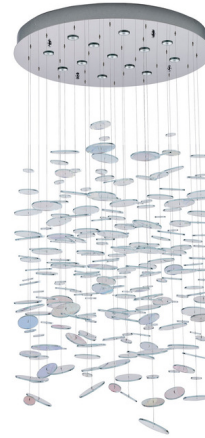

Lightology

lightology.com
866-954-4489
04-24-26

Project: _____

Company: _____

Location: _____ Fixture Type: _____

SPEC #: **KAL1542832**

Approved On: _____ Approved By: _____

Spettro Chandelier

By Kalco

Description

Bring art, light, and movement together in a captivating display with the Spettro foyer chandelier. Dozens of multi-colored dichroic glass discs are suspended by strong, thin stainless steel cable, creating a light and airy feel that can seamlessly blend with existing room styles or be a playful statement piece with its many colors and iridescent, bubble-like look. The downlights and Polished Chrome finish subtly support in the background and allow this fixture to be as much a sculptural installation as it is a source of light.

Shown in polished chrome / multicolored

Specifications

COLOR	Multicolored
BODY FINISH	Polished Chrome
WATTAGE	104W
DIMMER	Standard 120V
DIMENSIONS	36"W x 96"H
BULB NOT INCLUDED	13 x MR16/GU10/8W/120V LED
COUNTRY OF ORIGIN	China