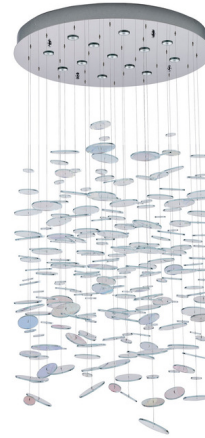

Lightology

lightology.com
866-954-4489
07-02-26

Project: _____

Company: _____

Location: _____ Fixture Type: _____

SPEC #: **KAL1542832**

Approved On: _____ Approved By: _____

Spettro Chandelier

By Kalco

Description

Bring art, light, and movement together in a captivating display with the Spettro foyer chandelier. Dozens of multi-colored dichroic glass discs are suspended by strong, thin stainless steel cable, creating a light and airy feel that can seamlessly blend with existing room styles or be a playful statement piece with its many colors and iridescent, bubble-like look. The downlights and Polished Chrome finish subtly support in the background and allow this fixture to be as much a sculptural installation as it is a source of light.

Shown in polished chrome / multicolored

Specifications

COLOR	Multicolored
BODY FINISH	Polished Chrome
WATTAGE	104W
DIMMER	Standard 120V
DIMENSIONS	36"W x 96"H
BULB NOT INCLUDED	13 x MR16/GU10/8W/120V LED
COUNTRY OF ORIGIN	China