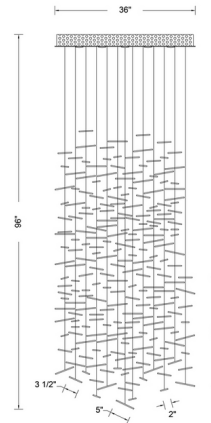

By Kalco

Description

Bring art, light, and movement together in a captivating display with the Spettro foyer chandelier. Dozens of multi-colored dichroic glass discs are suspended by strong, thin stainless steel cable, creating a light and airy feel that can seamlessly blend with existing room styles or be a playful statement piece with its many colors and iridescent, bubble-like look. The downlights and Polished Chrome finish subtly support in the background and allow this fixture to be as much a sculptural installation as it is a source of light.

Shown in polished chrome / multicolored

Specifications

COLOR	Multicolored
BODY FINISH	Polished Chrome
WATTAGE	104W
DIMMER	Standard 120V
DIMENSIONS	36"W x 96"H
BULB NOT INCLUDED	13 x MR16/GU10/8W/120V LED
COUNTRY OF ORIGIN	China