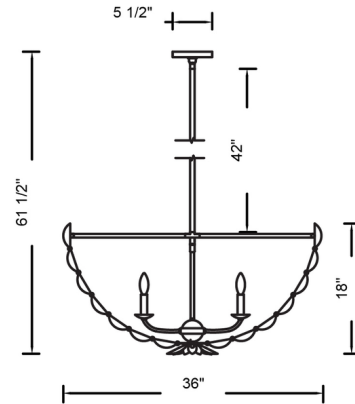

Specifications

COLOR	White
BODY FINISH	Oxidized Gold Leaf
WATTAGE	56W
DIMMER	Standard 120V
DIMENSIONS	36"W x 18"H
BULB NOT INCLUDED	8 x B10/Candelabra (E12)/7W/120V LED
COUNTRY OF ORIGIN	Philippines

Technical Information

PRODUCT DIMENSIONS (1) 6" (1) 12" (1) 24" Stem Kit Included

Shown in oxidized gold leaf / white

CLICK TO VIEW PRODUCT

Notes: