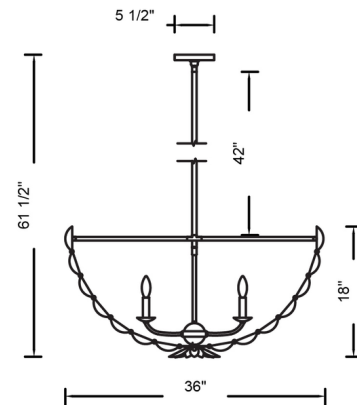

Specifications

COLOR	White
BODY FINISH	Oxidized Gold Leaf
WATTAGE	56W
DIMMER	Standard 120V
DIMENSIONS	36"W x 18"H
BULB NOT INCLUDED	8 x B10/Candelabra (E12)/7W/120V LED
COUNTRY OF ORIGIN	Philippines

Technical Information

PRODUCT DIMENSIONS (1) 6" (1) 12" (1) 24" Stem Kit Included

Shown in oxidized gold leaf / white

CLICK TO VIEW PRODUCT

Notes: