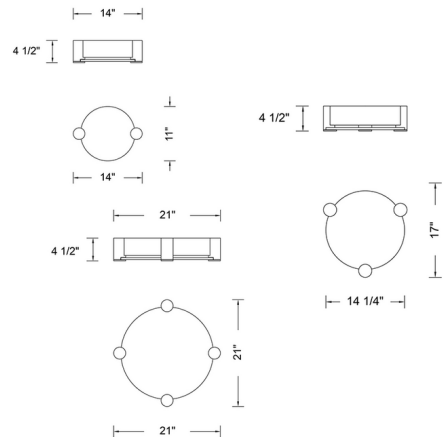

Shown in winter brass / alabaster